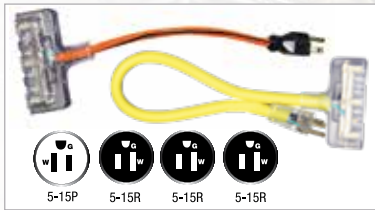

Adapters

3-OUTLET ADAPTER WITH LIGHTED POWER BLOCK

ITEM PN#	CORD LENGTH	WIRE GAUGE	WIRE TYPE	WIRE COLOR	OUTLETS	PLUG TYPE	RECEPTACLE TYPE	POWER RATING AMPS	WATTS	PACK QTY
04-00088	2ft	14/3	SJTW	Orange/Black	3	5-15P	5-15R	15	1875	6
04-00090	2ft	12/3	STW	Yellow	3	5-15P	5-15R	15	1875	6