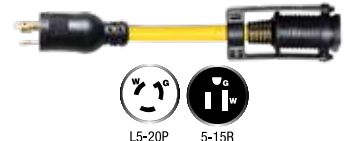

E-ZEELOCK LOCKING PLUG TO U-GROUND CONNECTOR PRO SERIES										
ITEM PN#	CORD LENGTH	WIRE GAUGE	WIRE TYPE	WIRE COLOR	OUTLETS	PLUG TYPE	RECEPTACLE TYPE	POWER RATING AMPS	WATTS	PACK QTY
04-00092	1ft	12/3	STW	Yellow	1	L5-20P	5-15R	15	1875	10

E-ZEELOCK U-GROUND PLUG TO LOCKING CONNECTOR PRO SERIES										
ITEM PN#	CORD LENGTH	WIRE GAUGE	WIRE TYPE	WIRE COLOR	OUTLETS	PLUG TYPE	RECEPTACLE TYPE	POWER RATING AMPS	WATTS	PACK QTY
04-00093	1ft	12/3	STW	Yellow	1	5-15P	L5-20R	15	1875	10