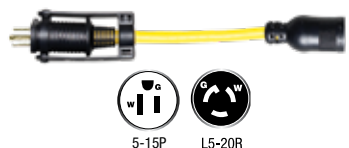

E-ZEELOCK LOCKING PLUG TO U-GROUND CONNECTOR PRO SERIES										
ITEM PN#	CORD LENGTH	WIRE GAUGE	WIRE TYPE	WIRE COLOR	OUTLETS	PLUG TYPE	RECEPTACLE TYPE	POWER RATING AMPS	WATTS	PACK QTY
04-00092	1ft	12/3	STW	Yellow	1	L5-20P	5-15R	15	1875	10

E-ZEELOCK U-GROUND PLUG TO LOCKING CONNECTOR PRO SERIES										
ITEM PN#	CORD LENGTH	WIRE GAUGE	WIRE TYPE	WIRE COLOR	OUTLETS	PLUG TYPE	RECEPTACLE TYPE	POWER RATING AMPS	WATTS	PACK QTY
04-00093	1ft	12/3	STW	Yellow	1	5-15P	L5-20R	15	1875	10