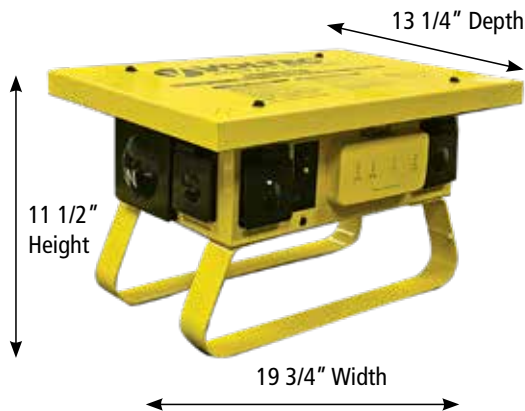

LIMITED WARRANTY

COMPARE THE QUALITY

TEMPORARY POWER

NEW! All GFCI's are equipped with an Auto Monitoring Function.

Commercial Power Distribution Center

TEMPORARY POWER BOX - SINGLE PHASE

ITEM PN#	DESCRIPTION	POWER INLET	POWER OUTLET	CIRCUIT BREAKER & GFCI	GFCI	NO. GFCI	RECEPTACLES QTY	RECEPTACLES TYPE	CIRCUIT BREAKER PROTECTED	NEMA
09-00375	Locking	50AMP 125/250V	50AMP 125/250V	3 CB 3 GFCI	Yes No	3	6 1	L5-20R L6-30R	Yes Yes	
09-0T376	U-Ground	50AMP 125/250V	50AMP 125/250V	3 CB 3 GFCI	Yes No	3	6 1	5-20R L6-30R	Yes Yes	
09-00675	Locking	50AMP 125/250V	50AMP 125/250V	6 CB 6 GFCI	Yes No	6	6 1	L5-20R L6-30R	Yes Yes	
09-0T676	U-Ground	50AMP 125/250V	50AMP 125/250V	6 CB 6 GFCI	Yes No	6	6 1	5-20R L6-30R	Yes Yes	

ALL UNITS INCLUDE:

- Rated For Outdoor Use, Wet and Damp Locations
- 30 Amp 250V Receptacle Circuit Breaker protected
- Circuit breaker Protection for ALL outlets
- Six (6) 20 Amp Outlets Circuit Breaker protected
- 50 Amp Inlet (CS6375) and Outlet (CS6369)
- Weatherproof covers on all outlets, inlets and circuit breaker panel

09-00375 - Locking
09-0T376 - U-Ground T-Slot

Three (3) Auto Reset GFCI Modules
Three (3) Circuit Breaker Protection
Six (6) 20 Amp Receptacles