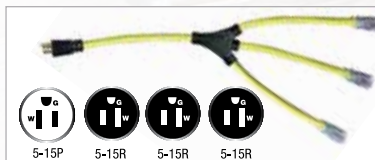

U-GROUND "W" ADAPTER WITH LIGHTED ENDS

ITEM PN#	CORD LENGTH	WIRE GAUGE	WIRE TYPE	WIRE COLOR	OUTLETS	PLUG TYPE	RECEPTACLE TYPE	POWER RATING AMPS	WATTS	PACK QTY
04-00096	2ft	12/3	STW	Yellow	3	5-15P	5-15R	15	1875	12