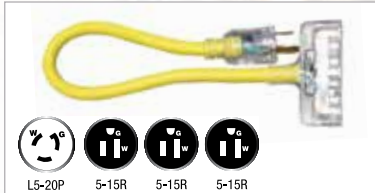

3-OUTLET ADAPTER WITH LOCKING PLUG AND LIGHTED POWER BLOCK

ITEM PN#	CORD LENGTH	WIRE GAUGE	WIRE TYPE	WIRE COLOR	OUTLETS	PLUG TYPE	RECEPTACLE TYPE	POWER RATING AMPS	WATTS	PACK QTY
04-00091	2ft	12/3	STW	Yellow	3	L5-20P	5-15R	15	1875	6