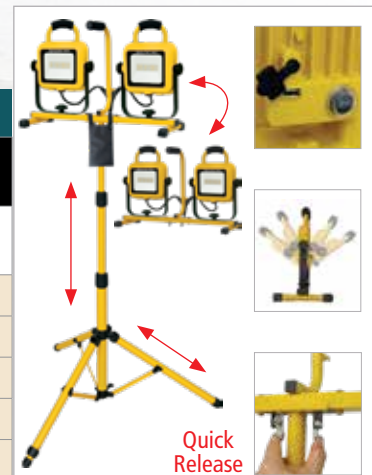

20,000 LUMEN (132W) AC DUAL LED TRIPOD WORK LIGHT

ITEM PN#	LUMEN	CORD LENGTH	GAUGE	WIRE TYPE	WIRE COLOR	PLUG TYPE	LED LIFE SPAN	PACK QTY
08-00735	20,000 (2 x 10,000)	5ft	18/3	SJTW	Black	5-15P	50,000 hours	2
• 132 Watt High Power DOB LED				• USB Charging Port to Charge Other Devices				
• Quick Release 2 in 1 Feature Removable H-Base				• Storage Bag for Charging Devices & Small Tools				
• Tool-Free Quick Head Adjustment				• Rugged Die Cast Aluminum Housing				
• Extendable Tripod with Extension Leg				• 5,000 Kelvin Rating				
• On/Off Switch				• 2,500 Volt Surge Protection