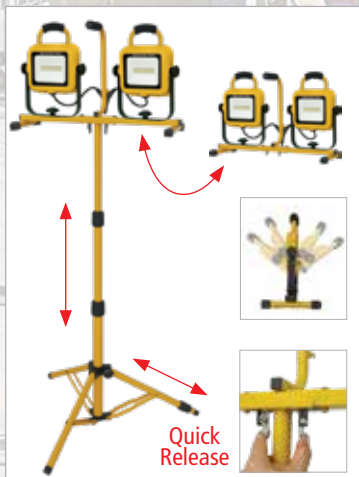

10,000 LUMEN (68W) AC LED TRIPOD WORK LIGHT

ITEM PN#	LUMEN	CORD LENGTH	GAUGE	WIRE TYPE	WIRE COLOR	PLUG TYPE	LED LIFE SPAN	PACK QTY
08-00733	10,000	5ft	18/3	SJTW	Black	5-15P	50,000 hours	2
• 68 Watt High Power DOB LED				• USB Charging Port to Charge Other Devices				
• Quick Release 2 in 1 Feature Removable H-Base				• Storage Bag for Charging Devices & Small Tools				
• Tool-Free Quick Head Adjustment				• Rugged Die Cast Aluminum Housing				
• Extendable Tripod with Extension Leg				• 5,000 Kelvin Rating				
• On/Off Switch				• 2,500 Volt Surge Protection				

13,200 LUMEN (88W) AC DUAL LED TRIPOD WORK LIGHT

ITEM PN#	LUMEN	CORD LENGTH	GAUGE	WIRE TYPE	WIRE COLOR	PLUG TYPE	LED LIFE SPAN	PACK QTY
08-00734	13,200 (2 x 6,600)	5ft	18/3	SJTW	Black	5-15P	50,000 hours	2
• 88 Watt High Power DOB LED				• On/Off Switch				
• Quick Release 2 in 1 Feature Removable H-Base				• Rugged Die Cast Aluminum Housing				
• Tool-Free Quick Head Adjustment				• 5,000 Kelvin Rating				
• Extendable Tripod with Extension Leg				• 2,500 Volt Surge Protection