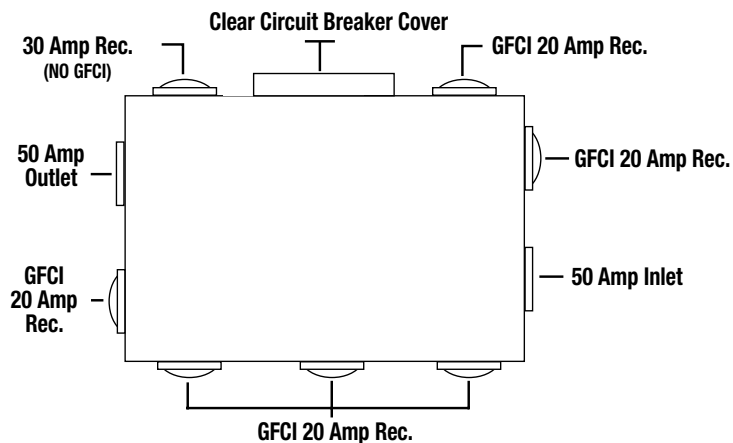

Replacement Parts

08-00736 REPLACEMENT CHARGING CORD

ITEM PN#	DESCRIPTION	PACK QTY
08-00736CHG	Replacement 16Ft, 18/2 SJTW Charging Cord for 08-00736 Rechargeable Tripod	1

LIGHT STRING REPLACEMENT CAGES

ITEM PN#	DESCRIPTION	PACK QTY
08-00203	Plastic Cage for Light String	20
08-00204	Metal Cage for Light String	20

LED Temporary Light String Replacement Parts

ITEM PN#	DESCRIPTION	PACK QTY
08-00502	5 Pack Replacement Carabiner Hooks	10
08-00503	5 Pack Replacement Magnets	10

Replacement Bulbs

ITEM PN#	DESCRIPTION	BULB RATING	PACK QTY
OM60/950CA10K/4	LED BULB	60W	12/48
OM100/650CA10K/2	LED BULB	100W	6/12
Q500T3/CL	500W Halogen Bulb	500W	25/250

Replacement Parts

REPLACEMENT PARTS

Part No.	Description (Common to both Box's)
BCB20ASP	20 AMP Single Pole Circuit Breaker
BCB30ADP	30 AMP Double Pole Circuit Breaker
12-00367	250V L6-30R Receptacle
12-00368	50 Amp Inlet Receptacle (CS6375)
12-00369	50 Amp Outlet Receptacle (CS6369)
12-00366	L5-20R Receptacle
12-00434V	5-20 Receptacle
TR09-01204	Plastic "OUT" 50 Amp Cover
TR09-01205	Plastic "IN" 50 Amp Cover
TR09-01206	Plastic "30 Amp" Outlet Cover
TR09-01207	Plastic "20 Amp" Outlet Cover
TR09-01263	GFCI - Auto Reset, Auto Monitoring

Replacement PN#s for (3) GFCI T-BOX™

- → TR09-01201 ... Roof for T-BOX™
- → TR09-01209 ... Legs for T-BOX™
- → TR09-01208 ... Metal Cover for Circuit Breaker Switches

Replacement PN#s for (6) GFCI T-BOX™

- → TR09-01261 ... Roof for T-BOX™
- → TR09-01269 ... Legs for T-BOX™
- → TR09-01268 ... Metal Cover for Circuit Breaker Switches