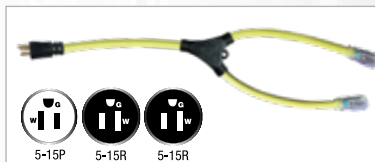

U-GROUND "Y" ADAPTER WITH LIGHTED ENDS

ITEM PN#	CORD LENGTH	WIRE GAUGE	WIRE TYPE	WIRE COLOR	OUTLETS	PLUG TYPE	RECEPTACLE TYPE	POWER RATING AMPS	WATTS	PACK QTY
04-00094	2ft	12/3	STW	Yellow	2	5-15P	5-15R	15	1875	12