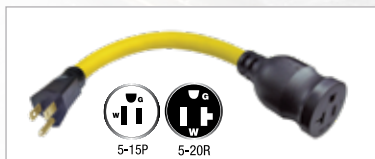

U-GROUND PLUG TO T-SLOT CONNECTOR

ITEM PN#	CORD LENGTH	WIRE GAUGE	WIRE TYPE	WIRE COLOR	OUTLETS	PLUG TYPE	RECEPTACLE TYPE	POWER RATING AMPS	WATTS	PACK QTY
04-00098	1ft	12/3	STW	Yellow	1	5-15P	5-20R	15	1875	6