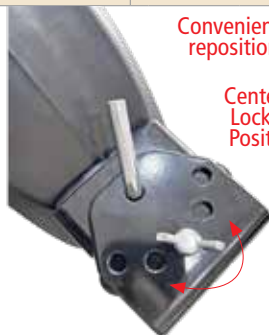

- 3-Way Wall/Ceiling/Bench Mount
- 5-Locking Positions
- Convenient Carry Handle
- Mounting Hardware Included
- 3-Outlet Power Block
- Resettable Circuit Breaker

Conveniently reposition.
Centered Locking Position